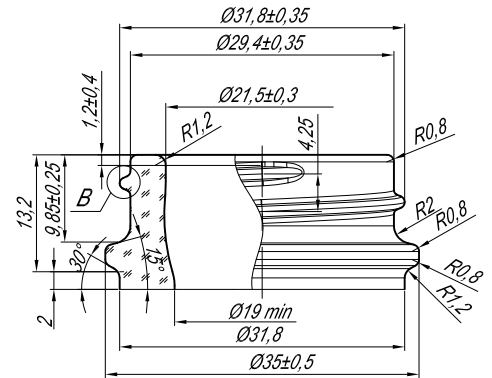

STANDARD SCREW

1000

KMC
G L A S S

- Standard Screw 1000
- Weight - 890 g
- Filling CAP - 1000 ml
- Color - Flint
- Diameter - $97,1 \pm 1,7$

www.kmc.glass
sales@kmc.glass

KMC
GLASS