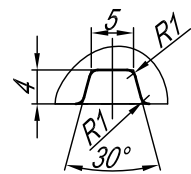

STANDARD SCREW

1000

KMC
G L A S S

- Standard Screw 1000
- Weight - 890 g
- Filling CAP - 1000 ml
- Color - Flint
- Diameter - $97,1 \pm 1,7$

www.kmc.glass
sales@kmc.glass

KMC
GLASS