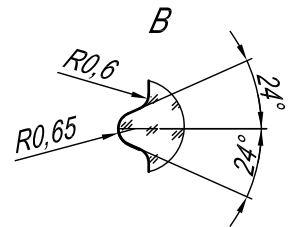

STANDARD SCREW

1000

KMC
G L A S S

- Standard Screw 1000
- Weight - 890 g
- Filling CAP - 1000 ml
- Color - Flint
- Diameter - $97,1 \pm 1,7$

www.kmc.glass
sales@kmc.glass

KMC
GLASS