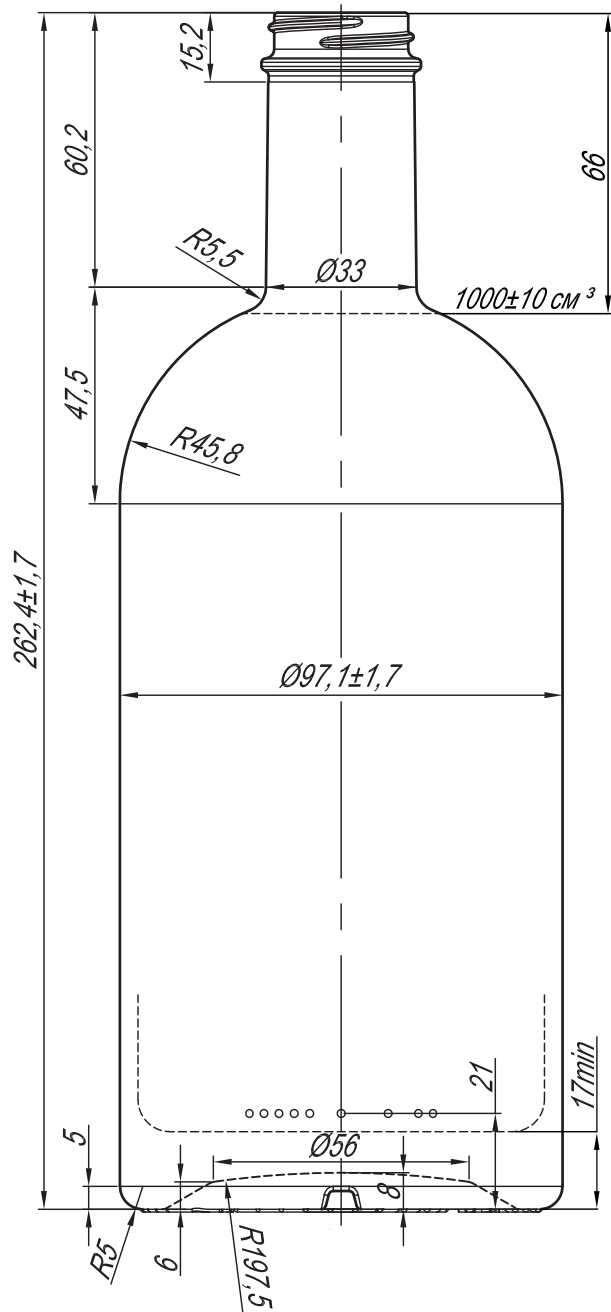

STANDARD SCREW

1000

KMC
G L A S S

- Standard Screw 1000
- Weight - 890 g
- Filling CAP - 1000 ml
- Color - Flint
- Diameter - $97,1 \pm 1,7$

www.kmc.glass
sales@kmc.glass

KMC
GLASS